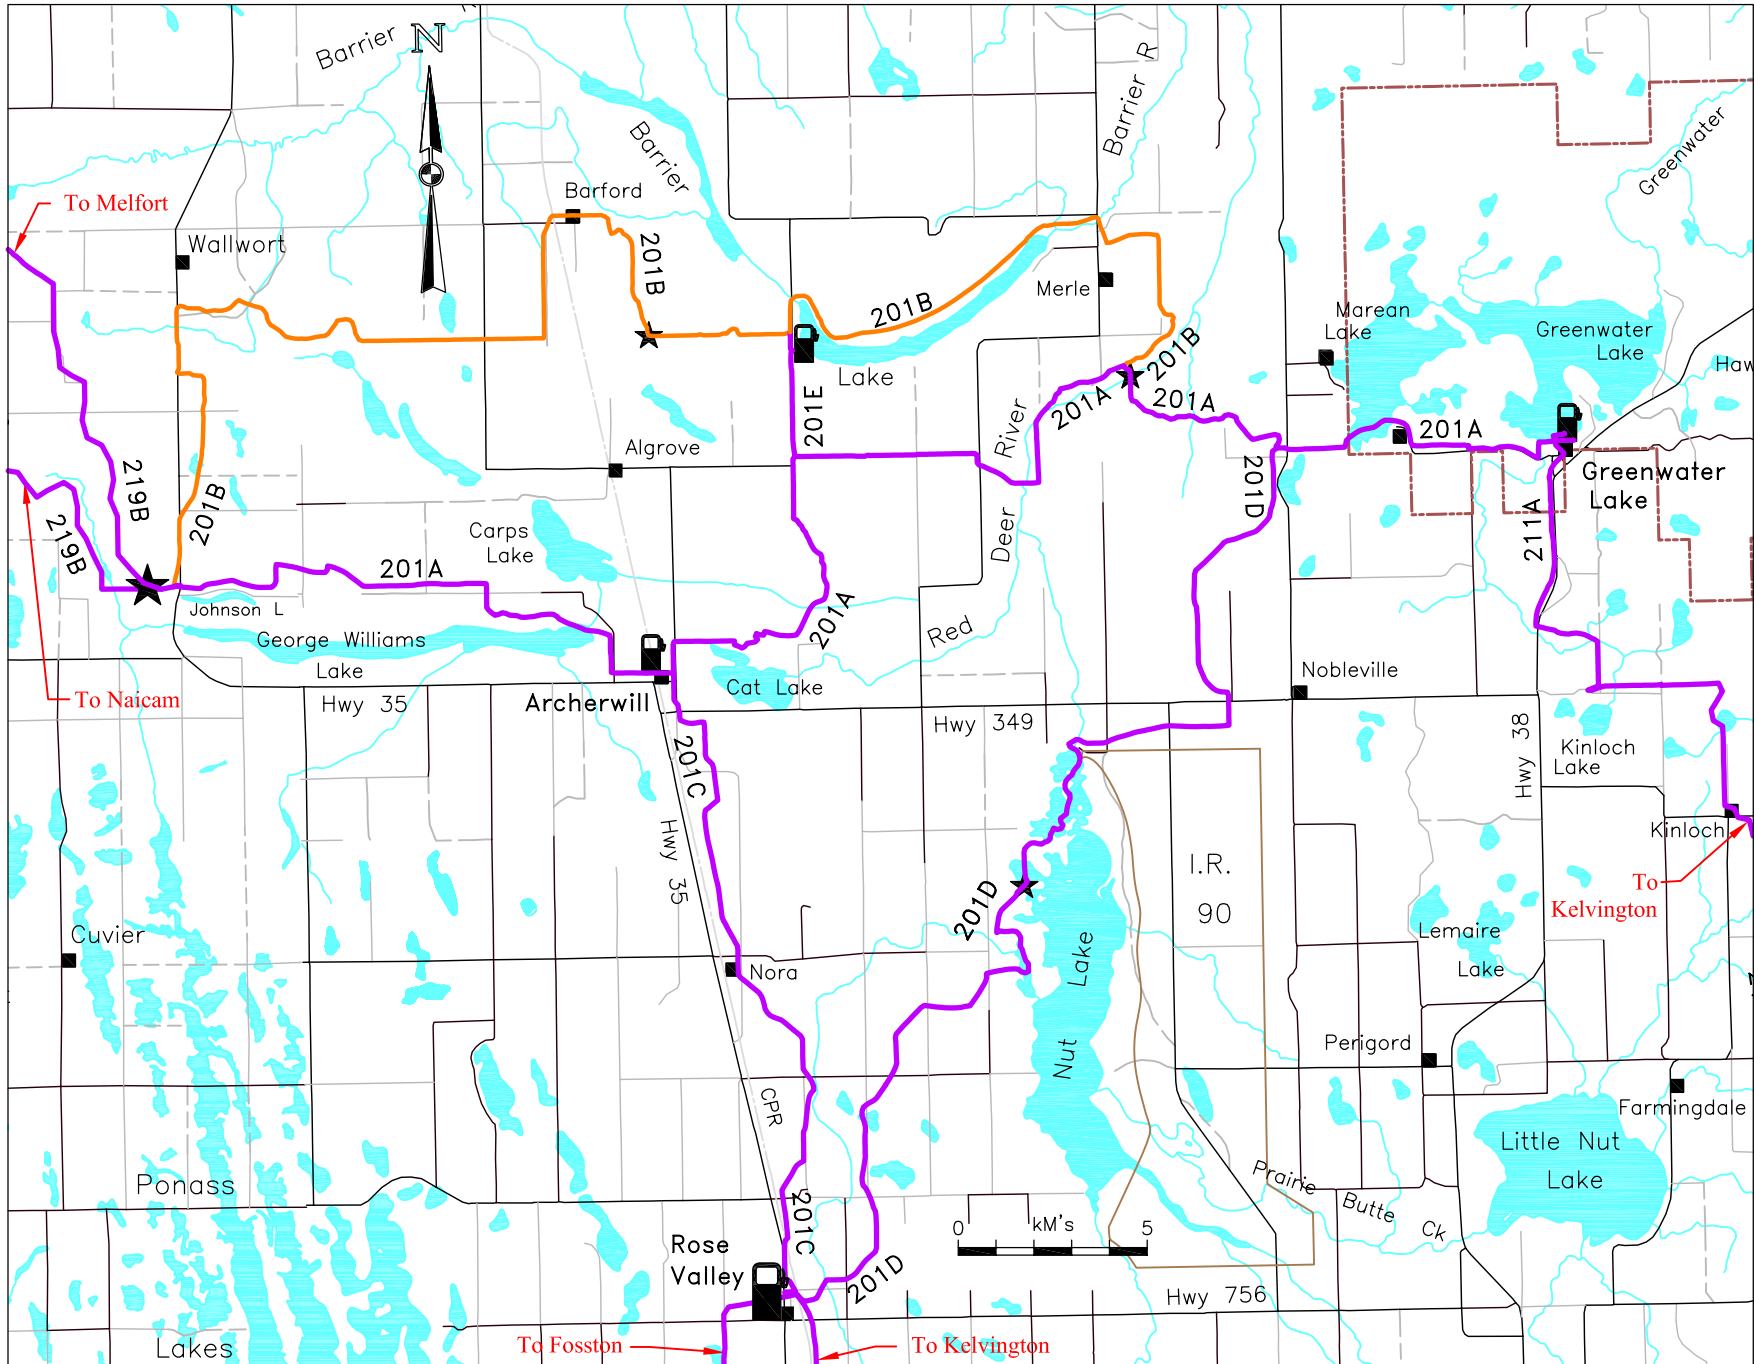

Archerwill Drift Riders Inc. Club #201

Latest Update Jul 22/2009

Latest Print Jul 22/2009

PARTIAL GPS's ALL TRAILS on Jan 26/2009

Trail Types: Trans Canadian —
 Primary —

Secondary —

Legend: Fuel Site
 Warm-up Shelter

Basemap data is copyright of ISC / Information Services Corp. and provided under License to Saskatchewan Snowmobile Association. The Snowmobile Trail Information provided on the S.S.A. maps may have changes that have occurred after printing. Please check with local authorities prior to accessing trails.