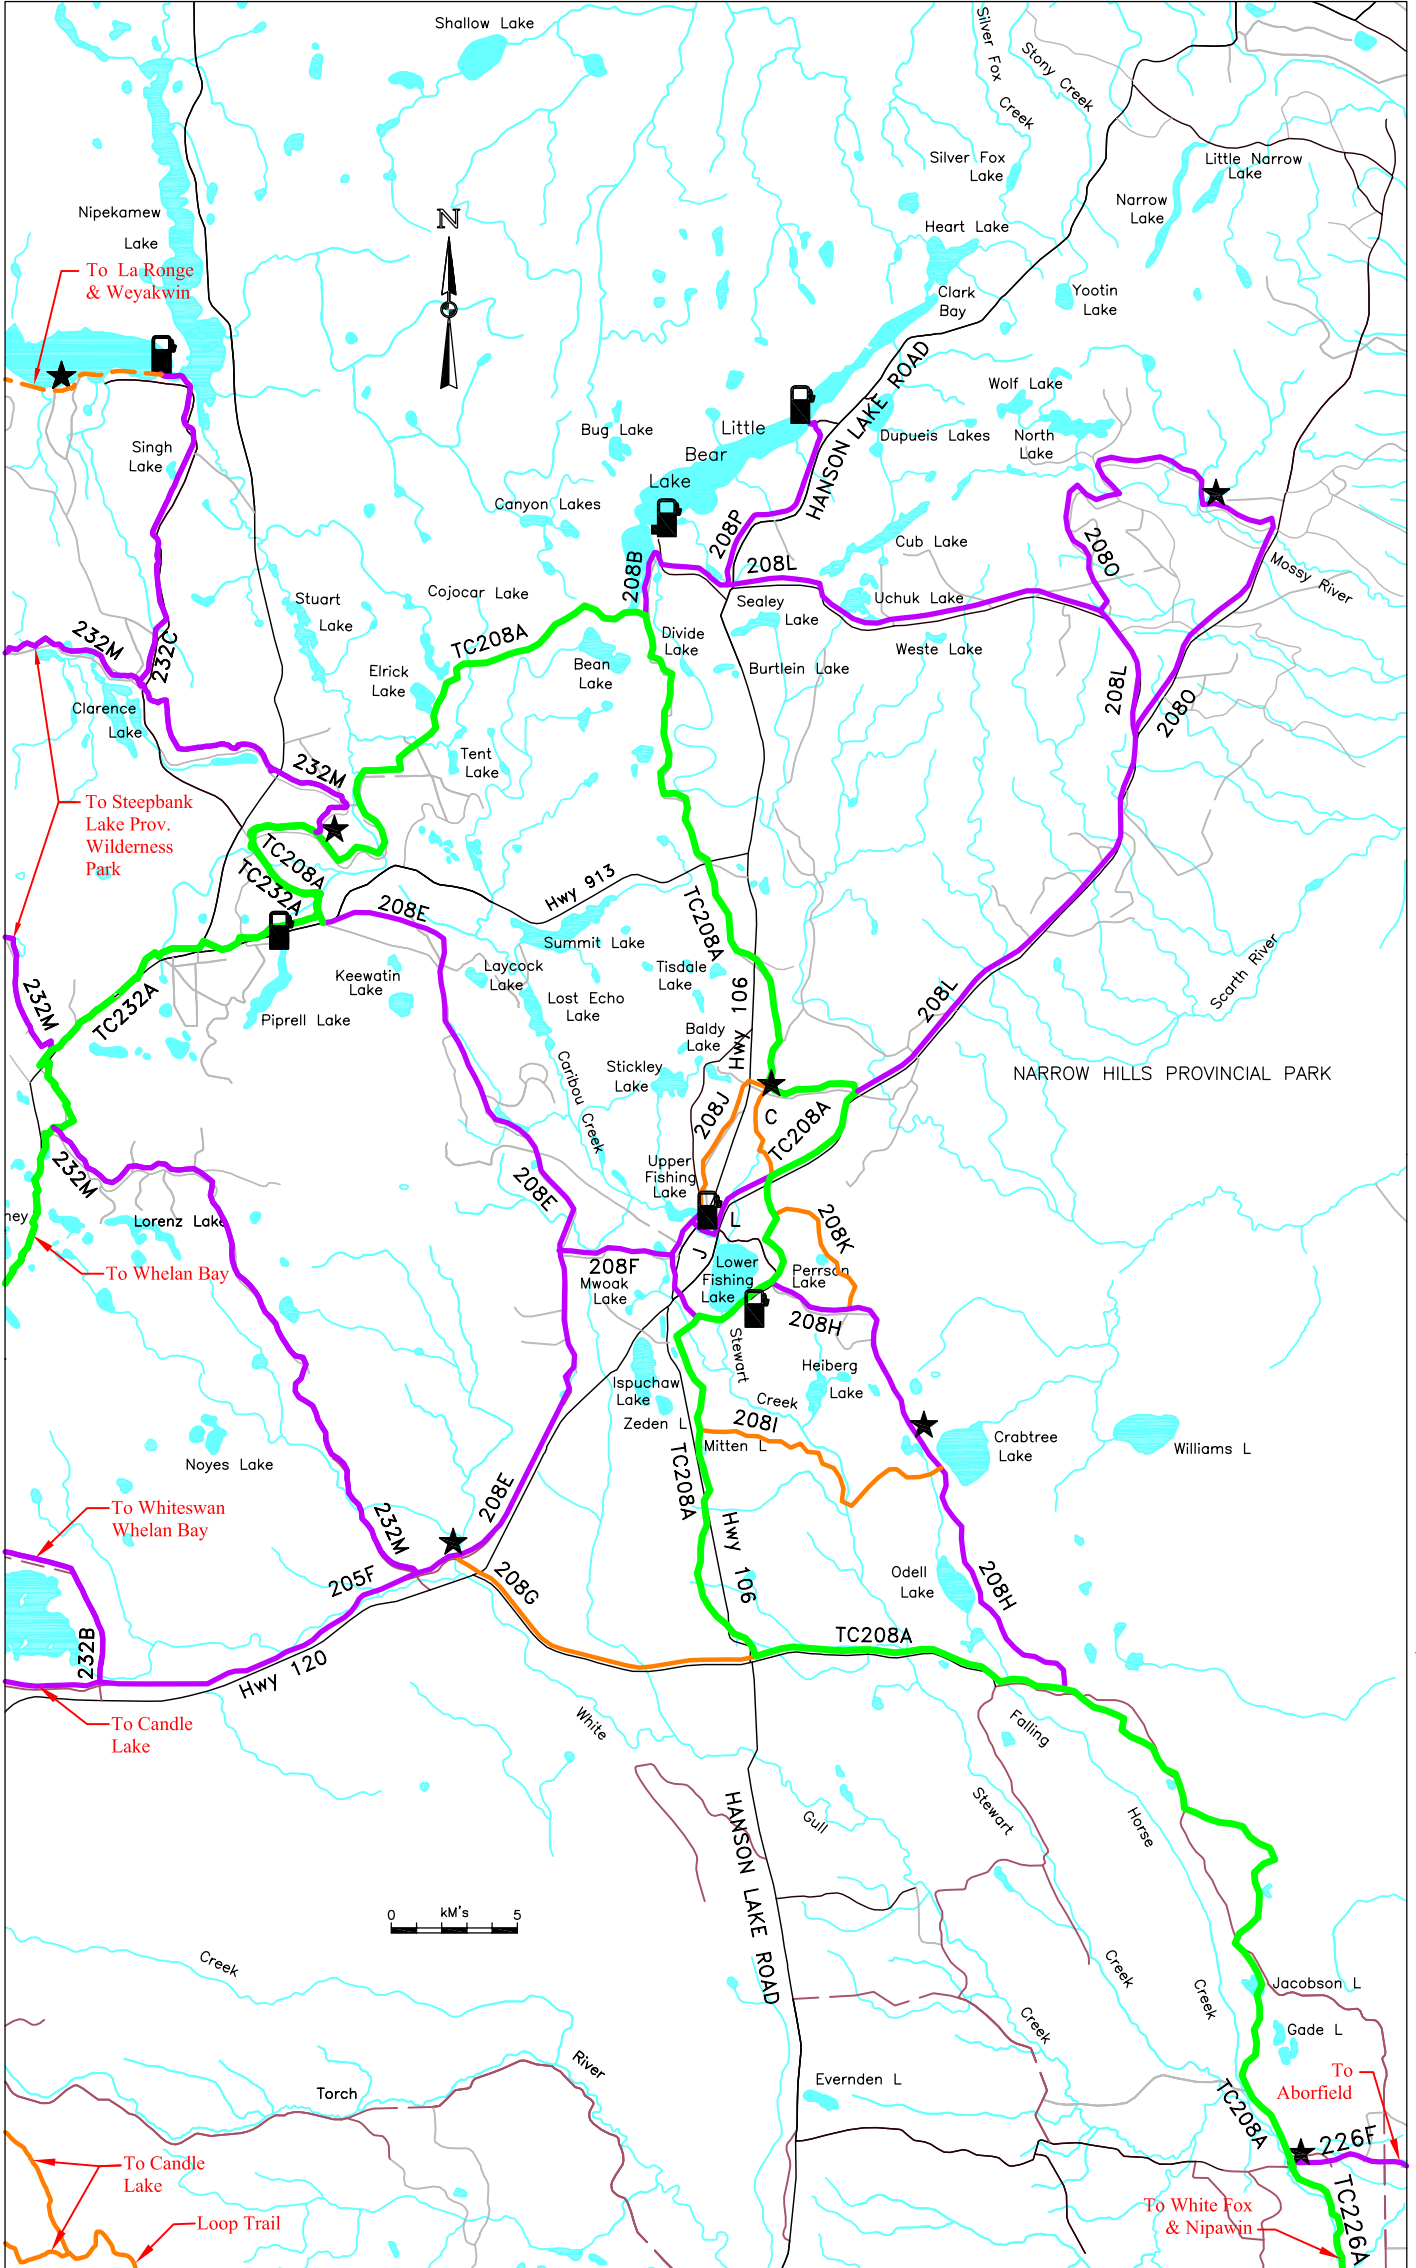

Esker Bear Inc. Club #208

Latest Update Jul 24/2009

Latest Print Oct 13/2009

ALL TRAILS GPS'D on Mar 12/2003 & Feb 01/2006

Basemap data is copyright of ISC / Information Services Corp. and provided under license to Saskatchewan Snowmobile Association. The Snowmobile Trail Information provided on the S.S.A. maps may have changes that have occurred after printing. Please check with local authorities prior to accessing trails.

Trail Types:

- Trans Canadian —
- Primary —

Secondary —

Northern Trails: - - -
Guide Recommended (Not Signed - Not Groomed)

Legend:

- Fuel Site
- Warm-up Shelter